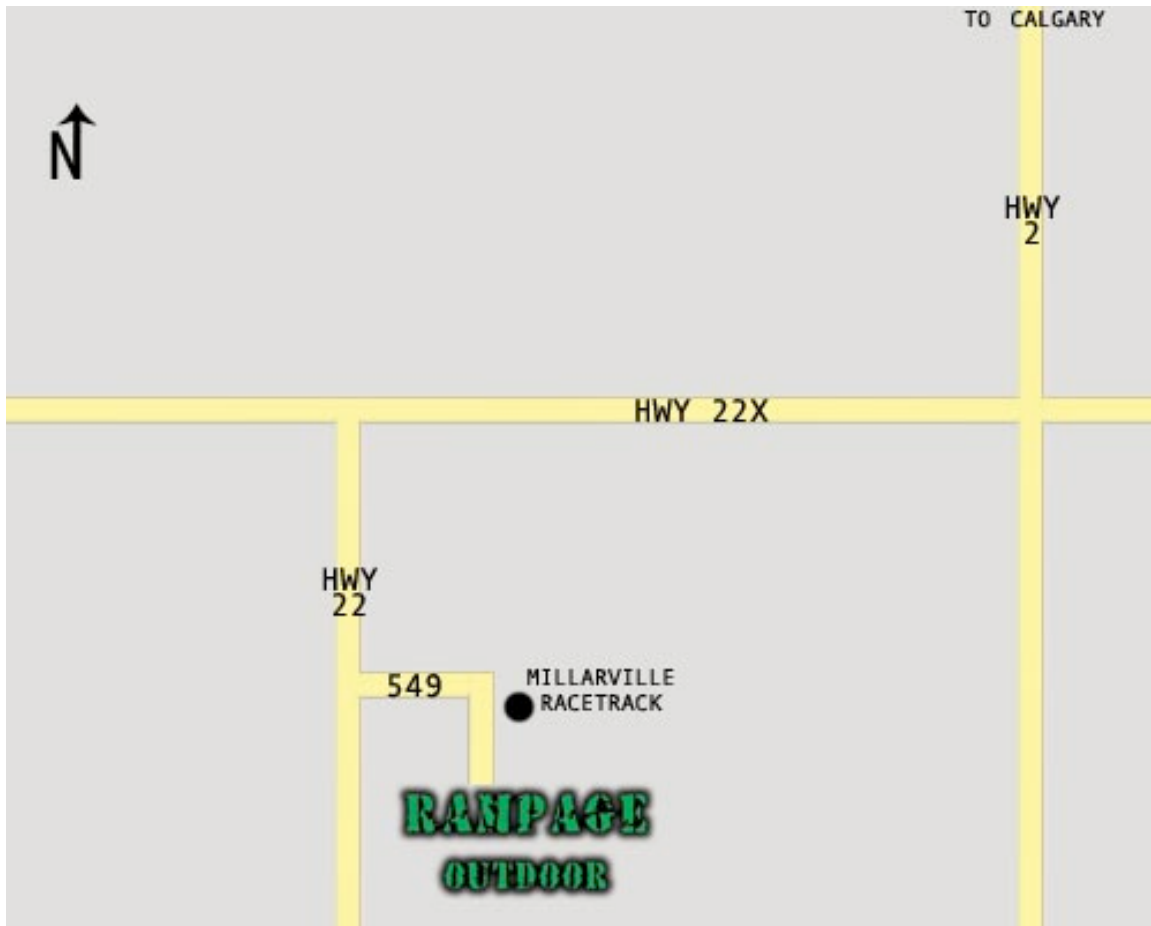

Directions to Rampage Paintball

Directions from Calgary:

- From Macleod Tr turn right onto hwy 22X and head west for 20 km
- Turn left on hwy 22 and go south for 13.5km
- Turn left on 549 and go east for 1.7km
- Turn right on Millarville Race Track road and go south for 1.7km
- Watch for sign on the right side of road and follow road to parking lot
- Please drive carefully on road to parking lot. Do not exceed 20km/h and watch for wildlife on the road
- Park in the parking lot and walk down the road to the staging area